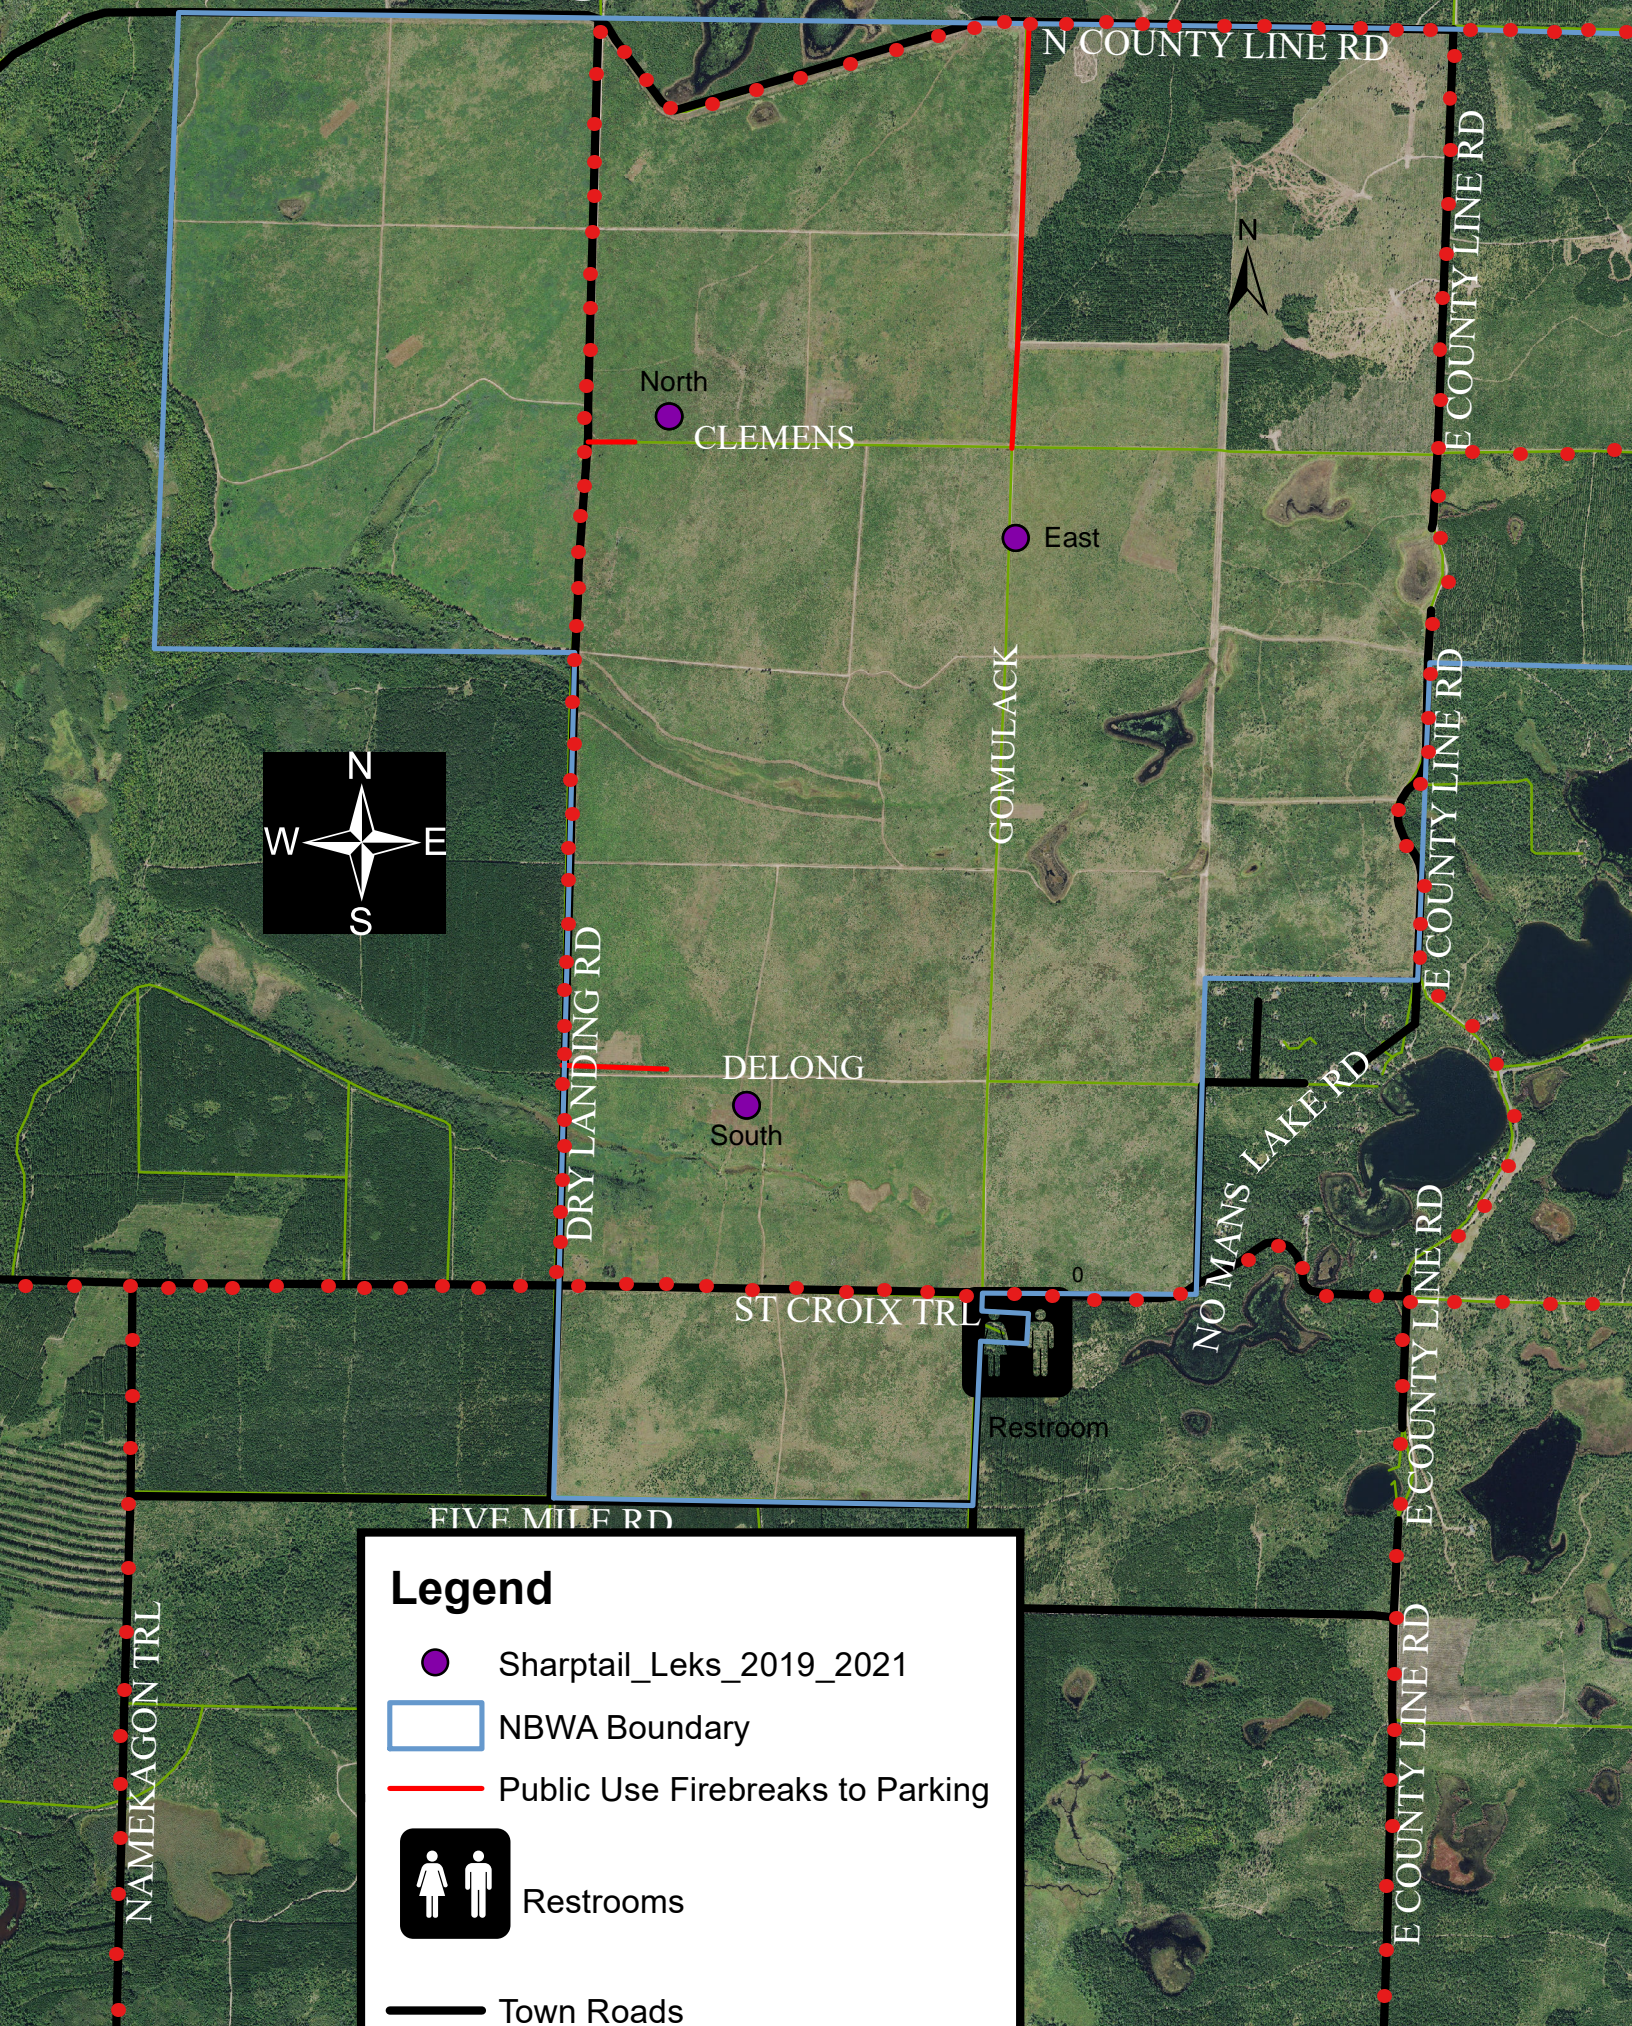

Namekagon Barrens Wildlife Area

Legend

-  Sharptail_Leks_2019_2021
-  NBWA Boundary
-  Public Use Firebreaks to Parking
-  Restrooms
-  Town Roads